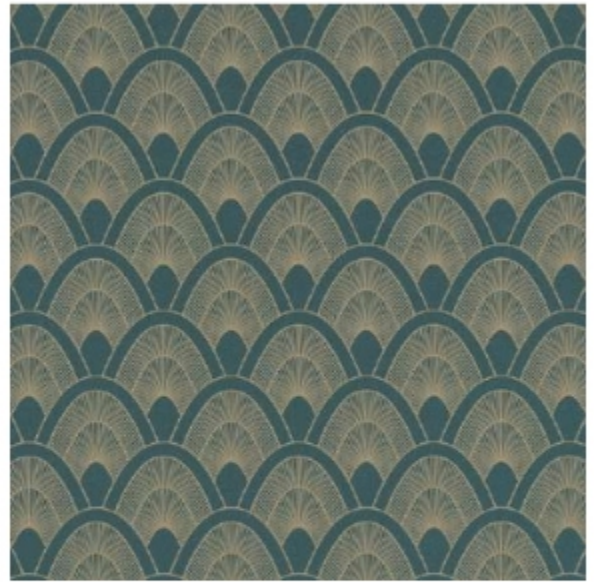

MAYOTTE OYS 101456903